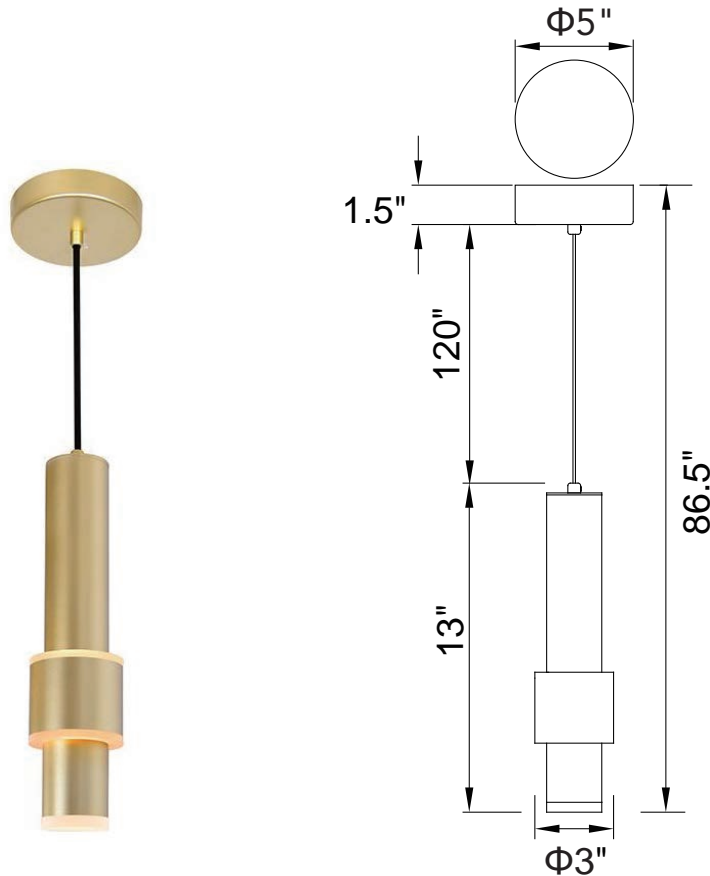

PROJECT: _____

FIXTURE TYPE: _____

LOCATION: _____

CONTACT/PHONE: _____

Item	1390P5-1-602	Shade Color	-----	Lumens	468
Collection	LENA	Min Assembled Height	15.5"	Light Source	Integrated LED
Category	Mini Pendant	Max Assembled Height	86.5"	Bulb Info.	9W
Finish	Satin Gold	Width	3"	Included	Yes
Glass	-----	Length	3"	Dimmable	Yes
Crystal	-----	Extension Wall Mounts	-----	Colour Temp	3000K
Acrylic	Frosted	Input	120V AC,60HZ,AC	Weight	2.7 Lbs