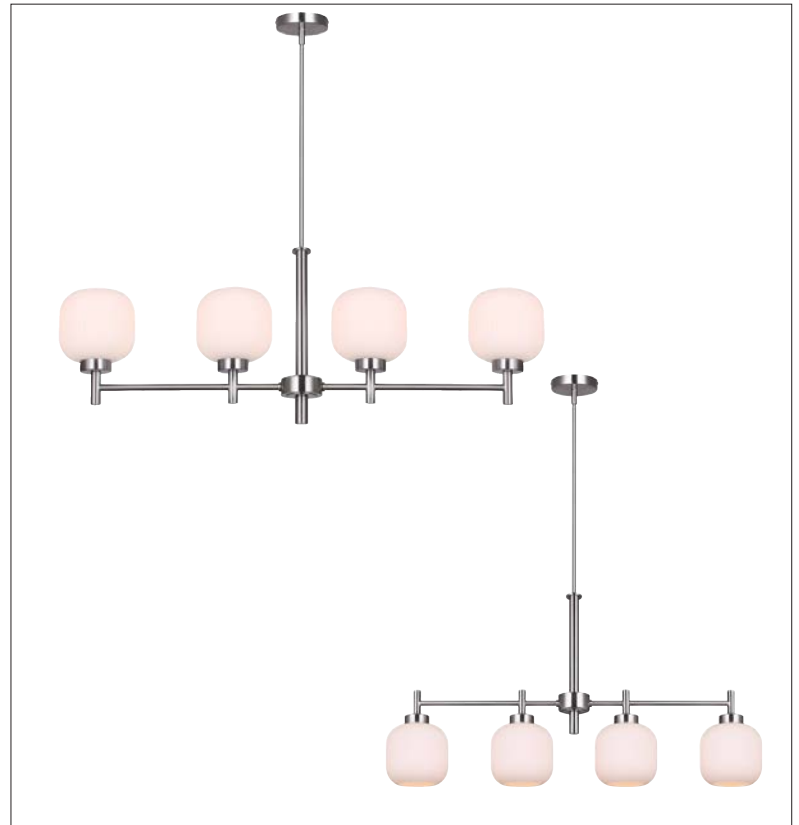

MALLORY Chandelier light

part # ICH1200A04BN

General

Size of fixture:

Up position: 36 3/8" W x 16 3/8" - 64 3/8" H x 5 7/8" D

Down position: 36 3/8" W x 20 3/4" - 68 3/4" H x 5 7/8" D

Finish: brushed nickel

Shade: flat opal ribbed glass

Shade size: 5 7/8" W x 5 1/2" H

Canopy size: 4 3/4" diameter

Lamping: 4 x 60W A bulbs (not included)

Mounting: ceiling, adjustable height

Rod lengths: 3 x 12", 2 x 6"

Net weight: 7.70 lbs (3.50 kgs)

Packaging

Colour box: 10.63" x 35.43" x 7.87" (270 x 900 x 200mm)

Colour box weight: 9.90 lbs (4.50 kgs)

Master box: N/A

Warranty & Safety Standards

Warranty 1 year

cCSAus

Rated for damp locations

Prepared for

Contact

Date

Presented by

Remarks