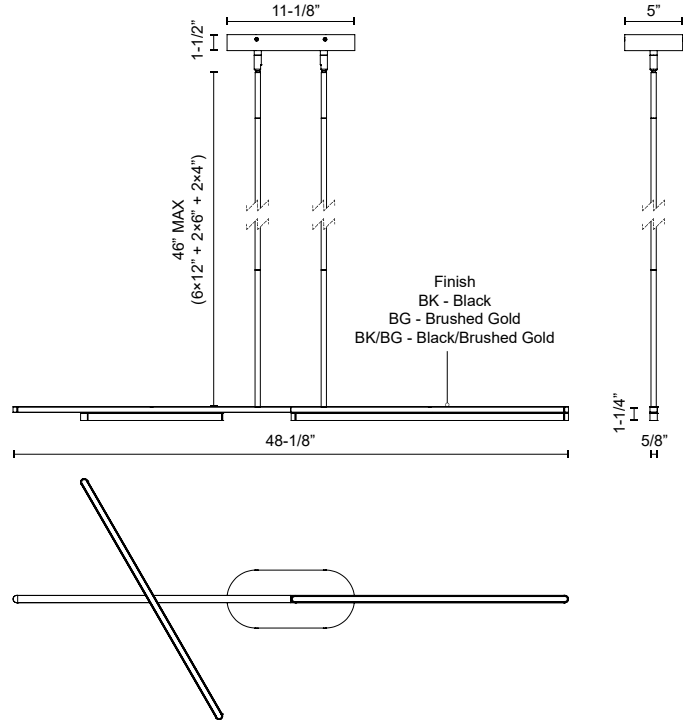

SHIFT LP28748

PENDANTS

PROJECT

LP28748-BK
Black

LP28748-BG
Brushed Gold

LP28748-BK/BG
Black/Brushed Gold

SPECIFICATION DETAILS

Fixture Dimensions	L48-1/8" x W5/8" x H1-1/4"
Light Source	LED with DC Driver
Wattage	36W
Total Lumens	2900lm
Delivered Lumens	BG-1213lm; BK-1069lm; BK/BG-1213lm;
Voltage	120V
Color Temperature	3000K
CRI (Ra)	90CRI
Optional Color Temps	2700K - 5000K Available, Minimum Order Quantities Apply
LED Rated Life	50,000 hours
Dimming	100% - 10%, TRIAC or ELV Dimmer (Not Included)
Diffuser Details	White Acrylic
Adjustable	Yes
Rod Length	46" Max (6x12" + 2x6" + 2x4")
Wire Length	120"
Minimum Hang Height	6"
Sloped Ceiling Adaptable	Yes, Up to 45 Degrees
Location	Dry
Illumination Direction	Down
CEC Title 24 JA8	Yes, JA8-2022
Canopy Dimensions	L11-1/8" x W5" x H1-1/2"

* For custom options, consult factory for details.

* For warranty information, please visit www.kuzcolighting.com/warranty

DESCRIPTION

A sleek, minimalistic approach to functionality, the Shift Collection is unparalleled. Boasting two impressive-sized options in two eye-catching finishes, this streamlined design isn't your average pendant light. With two fully adjustable light bars with frosted acrylic diffusers, the Shift family allows you to transform the lighting in your space as needed.