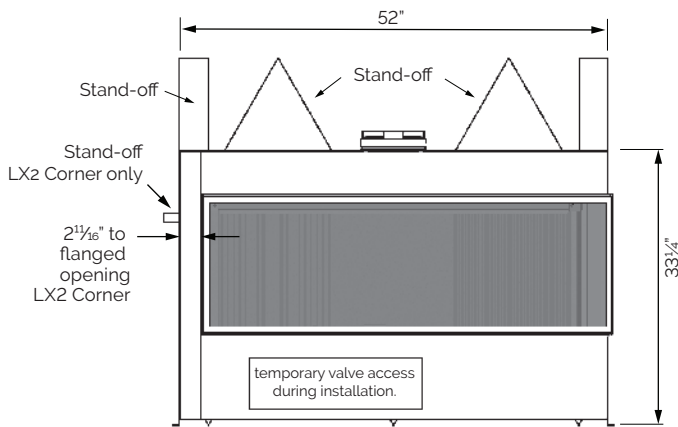

H	W	D
44 1/2"	54" max	20" min

Always refer to the manual for complete installation instructions.
valorfirereplaces.com/manuals

LX2 CORNER

DIMENSIONS

LX2 Corner Right shown. Mirror image for Corner Left.

VENTING

5 x 8" only

Rear venting with no vertical rise allowed—maximum 24"

4 x 6 $\frac{5}{8}$ "

Requires minimum 12" vertical rise.

COMBUSTIBLE FRAMING		
H	W	D
44 $\frac{1}{2}$ "	54" max	20" min

Always refer to the manual for complete installation instructions.
valorfireplaces.com/manuals