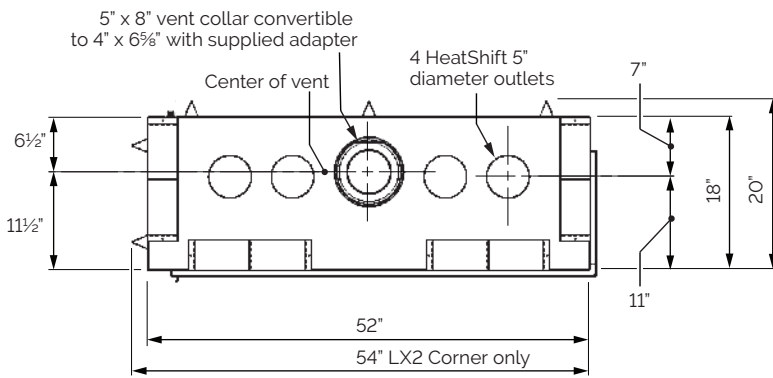

LX2 3-SIDED

DIMENSIONS

VENTING

5 x 8" only

Rear venting with no vertical rise allowed—maximum 24"

4 x 6 5/8"

Requires minimum 12" vertical rise.

COMBUSTIBLE FRAMING

H	W	D
44 1/2"	54" max	20" min

Always refer to the manual for complete installation instructions.
valorfirereplaces.com/manuals

LX2 CORNER

DIMENSIONS

LX2 Corner Right shown. Mirror image for Corner Left.

VENTING

5 x 8" only

Rear venting with no vertical rise allowed—maximum 24"

4 x 6 $\frac{5}{8}$ "

Requires minimum 12" vertical rise.

COMBUSTIBLE FRAMING		
H	W	D
44 $\frac{1}{2}$ "	54" max	20" min

Always refer to the manual for complete installation instructions.
valorfireplaces.com/manuals