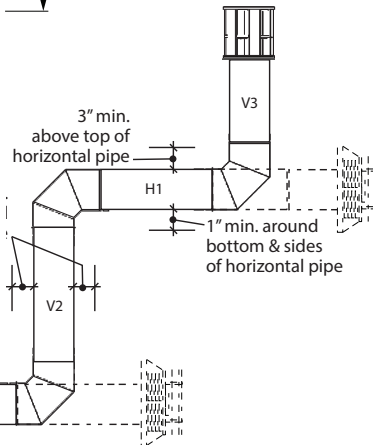

LX2 3-SIDED

DIMENSIONS

VENTING

5 x 8" only

Rear venting with no vertical rise allowed—maximum 24"

4 x 6 5/8"

Requires minimum 12" vertical rise.

COMBUSTIBLE FRAMING

H	W	D
44 1/2"	54" max	20" min

Always refer to the manual for complete installation instructions.
valorfirereplaces.com/manuals

LX2 CORNER

DIMENSIONS

LX2 Corner Right shown. Mirror image for Corner Left.

VENTING

5 x 8" only

Rear venting with no vertical rise allowed—maximum 24"

4 x 6 $\frac{5}{8}$ "

Requires minimum 12" vertical rise.

COMBUSTIBLE FRAMING		
H	W	D
44 $\frac{1}{2}$ "	54" max	20" min

Always refer to the manual for complete installation instructions.
valorfireplaces.com/manuals