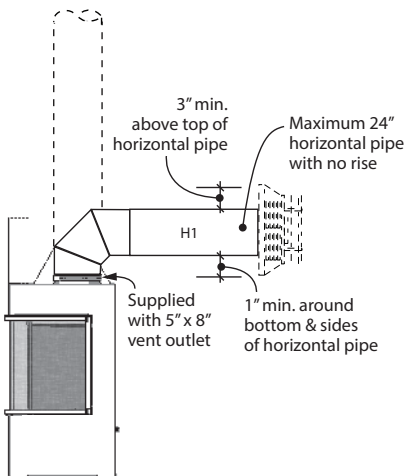

H	W	D
44 1/2"	54" max	20" min

Always refer to the manual for complete installation instructions.
valorfirereplaces.com/manuals

LX2 CORNER

DIMENSIONS

LX2 Corner Right shown. Mirror image for Corner Left.

VENTING

5 x 8" only

Rear venting with no vertical rise allowed—maximum 24"

4 x 6 $\frac{5}{8}$ "

Requires minimum 12" vertical rise.

COMBUSTIBLE FRAMING		
H	W	D
44 $\frac{1}{2}$ "	54" max	20" min

Always refer to the manual for complete installation instructions.
valorfireplaces.com/manuals