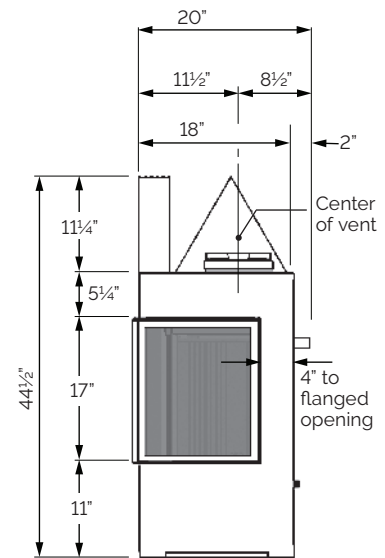

LX2 3-SIDED

DIMENSIONS

VENTING

5 x 8" only

Rear venting with no vertical rise allowed—maximum 24"

4 x 6 5/8"

Requires minimum 12" vertical rise.

COMBUSTIBLE FRAMING

H	W	D
44 1/2"	54" max	20" min

Always refer to the manual for complete installation instructions.
valorfirereplaces.com/manuals

LX2 CORNER

DIMENSIONS

LX2 Corner Right shown. Mirror image for Corner Left.

VENTING

5 x 8" only

Rear venting with no vertical rise allowed—maximum 24"

4 x 6 $\frac{5}{8}$ "

Requires minimum 12" vertical rise.

COMBUSTIBLE FRAMING		
H	W	D
44 $\frac{1}{2}$ "	54" max	20" min

Always refer to the manual for complete installation instructions.
valorfireplaces.com/manuals