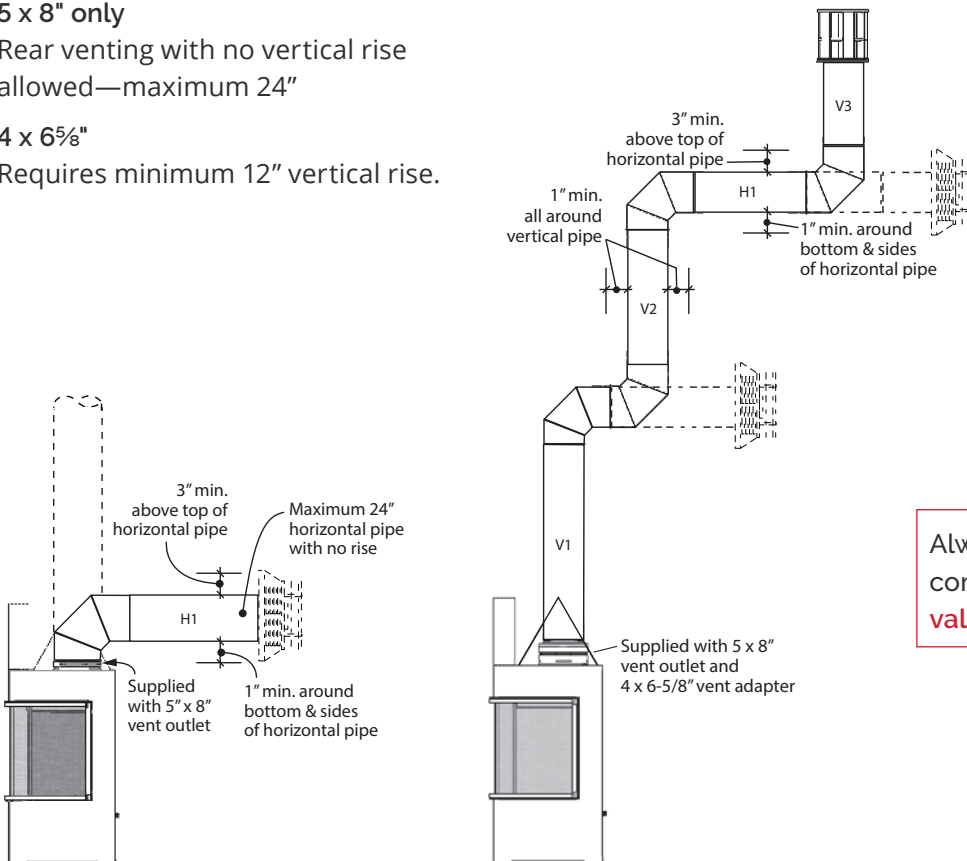

LX2 3-SIDED

DIMENSIONS

VENTING

5 x 8" only

Rear venting with no vertical rise allowed—maximum 24"

4 x 6 5/8"

Requires minimum 12" vertical rise.

COMBUSTIBLE FRAMING

H	W	D
44 1/2"	54" max	20" min

Always refer to the manual for complete installation instructions.
valorfirereplaces.com/manuals

LX2 CORNER

DIMENSIONS

LX2 Corner Right shown. Mirror image for Corner Left.

VENTING

5 x 8" only

Rear venting with no vertical rise allowed—maximum 24"

4 x 6 $\frac{5}{8}$ "

Requires minimum 12" vertical rise.

COMBUSTIBLE FRAMING		
H	W	D
44 $\frac{1}{2}$ "	54" max	20" min

Always refer to the manual for complete installation instructions.
valorfireplaces.com/manuals