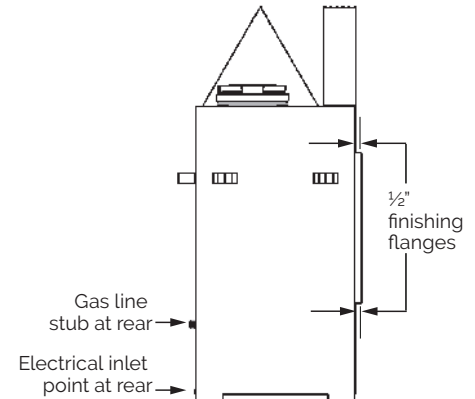

LX2 3-SIDED

DIMENSIONS

VENTING

5 x 8" only

Rear venting with no vertical rise allowed—maximum 24"

4 x 6 5/8"

Requires minimum 12" vertical rise.

COMBUSTIBLE FRAMING

H	W	D
44 1/2"	54" max	20" min

Always refer to the manual for complete installation instructions.
valorfirereplaces.com/manuals

LX2 CORNER

DIMENSIONS

LX2 Corner Right shown. Mirror image for Corner Left.

VENTING