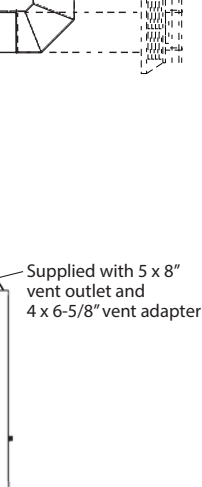

LX2 3-SIDED

DIMENSIONS

VENTING

5 x 8" only

Rear venting with no vertical rise allowed—maximum 24"

4 x 6 5/8"

Requires minimum 12" vertical rise.

COMBUSTIBLE FRAMING

H	W	D
44 1/2"	54" max	20" min

Always refer to the manual for complete installation instructions.
valorfirereplaces.com/manuals

LX2 CORNER

DIMENSIONS

LX2 Corner Right shown. Mirror image for Corner Left.

VENTING

5 x 8" only

Rear venting with no vertical rise allowed—maximum 24"

4 x 6 $\frac{5}{8}$ "

Requires minimum 12" vertical rise.

COMBUSTIBLE FRAMING		
H	W	D
44 $\frac{1}{2}$ "	54" max	20" min

Always refer to the manual for complete installation instructions.
valorfireplaces.com/manuals