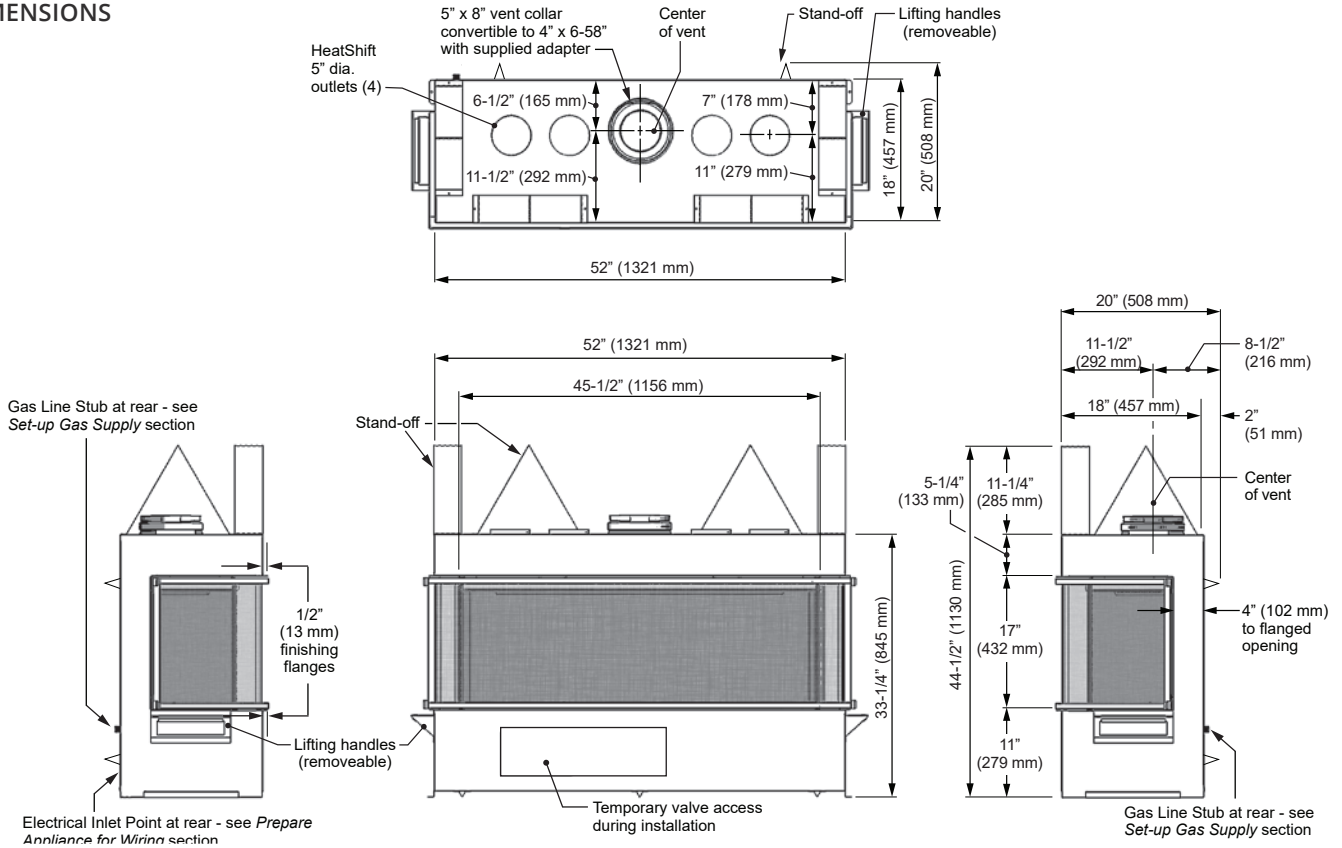

LX2 3-SIDED

DIMENSIONS

VENTING

5 x 8" only

Rear venting with no vertical rise allowed—maximum 24"

4 x 6 5/8"

Requires minimum 12" vertical rise.

COMBUSTIBLE FRAMING

H	W	D
44 1/2"	54" max	20" min

Always refer to the manual for complete installation instructions.
valorfirereplaces.com/manuals

LX2 CORNER

DIMENSIONS

LX2 Corner Right shown. Mirror image for Corner Left.

VENTING

5 x 8" only

Rear venting with no vertical rise allowed—maximum 24"

4 x 6 $\frac{5}{8}$ "

Requires minimum 12" vertical rise.

COMBUSTIBLE FRAMING		
H	W	D
44 $\frac{1}{2}$ "	54" max	20" min

Always refer to the manual for complete installation instructions.
valorfireplaces.com/manuals